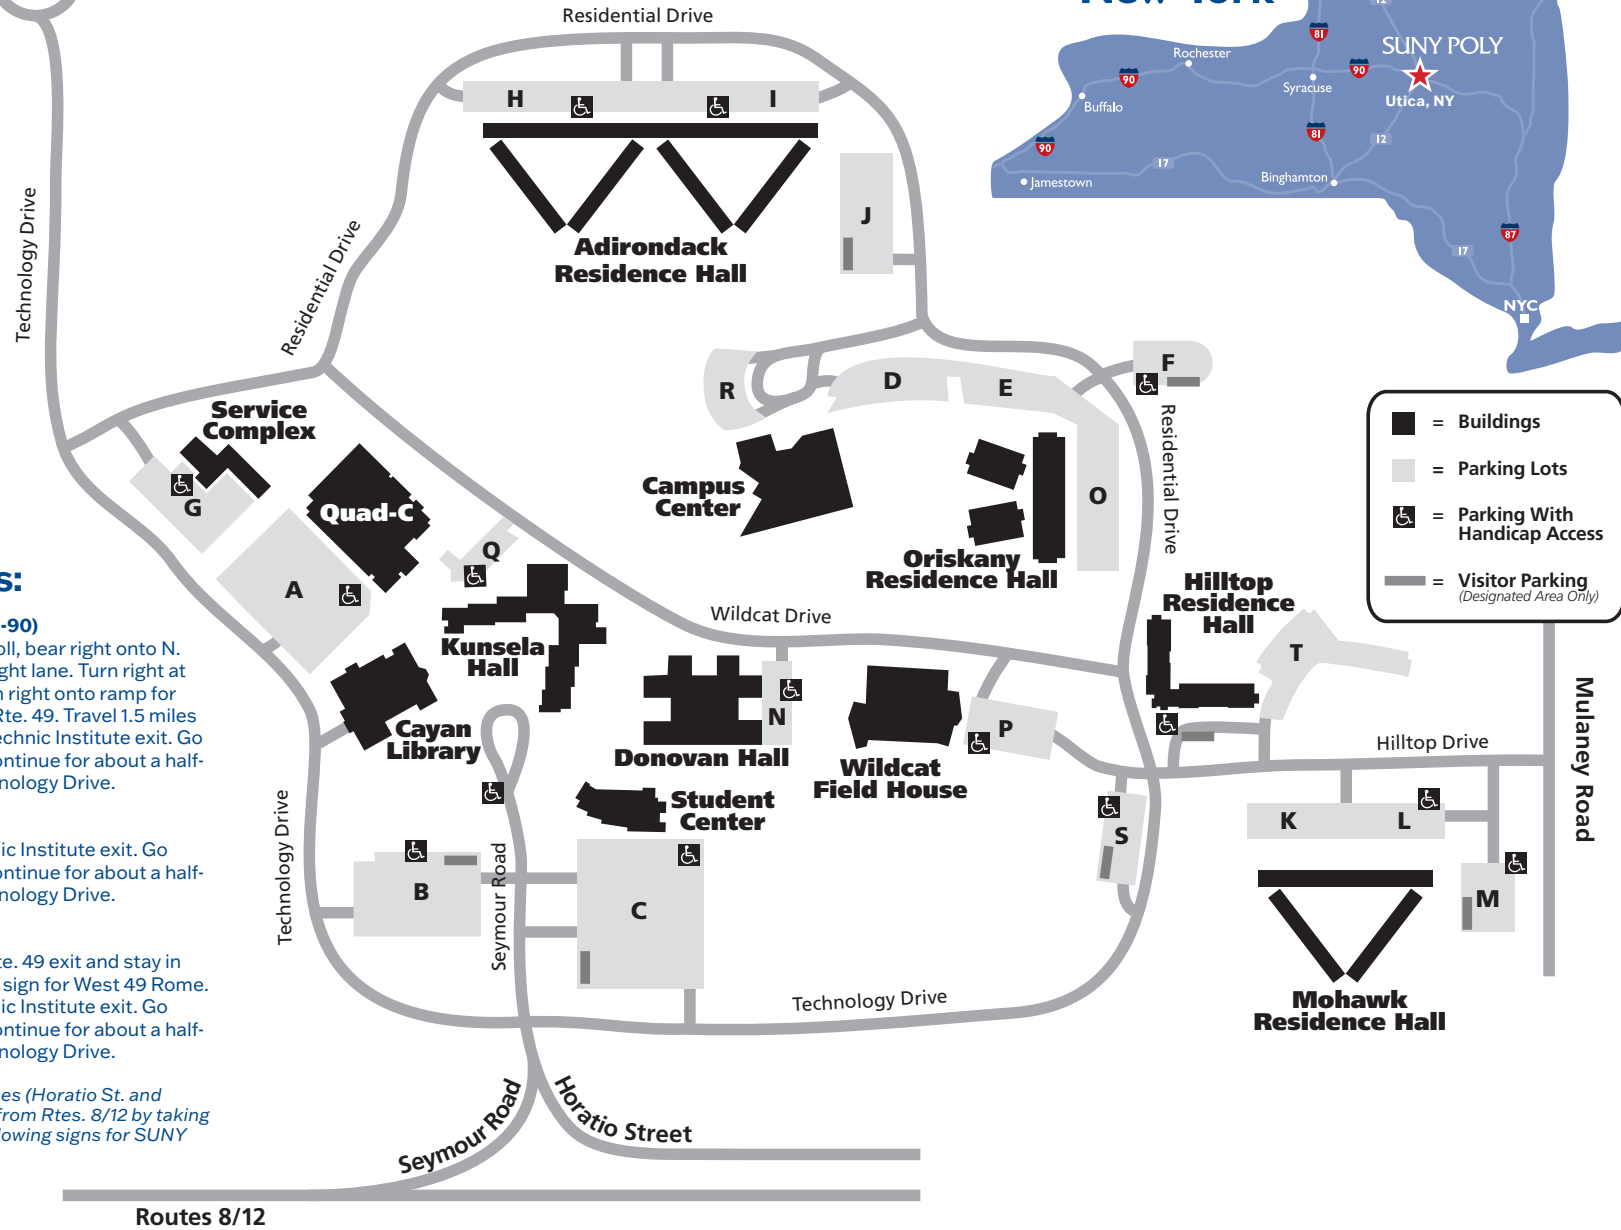

From Rtes. 5/8/12

Take the I-790/Rt./I-90/Rte. 49 exit and stay in the left lane, following the sign for West 49 Rome. Take the SUNY Polytechnic Institute exit. Go straight at the light and continue for about a half-mile; bear right onto Technology Drive.

Two other campus entrances (Horatio St. and Mulaney Rd.) can be used from Rtes. 8/12 by taking the Horatio St. exit and following signs for SUNY Polytechnic Institute.